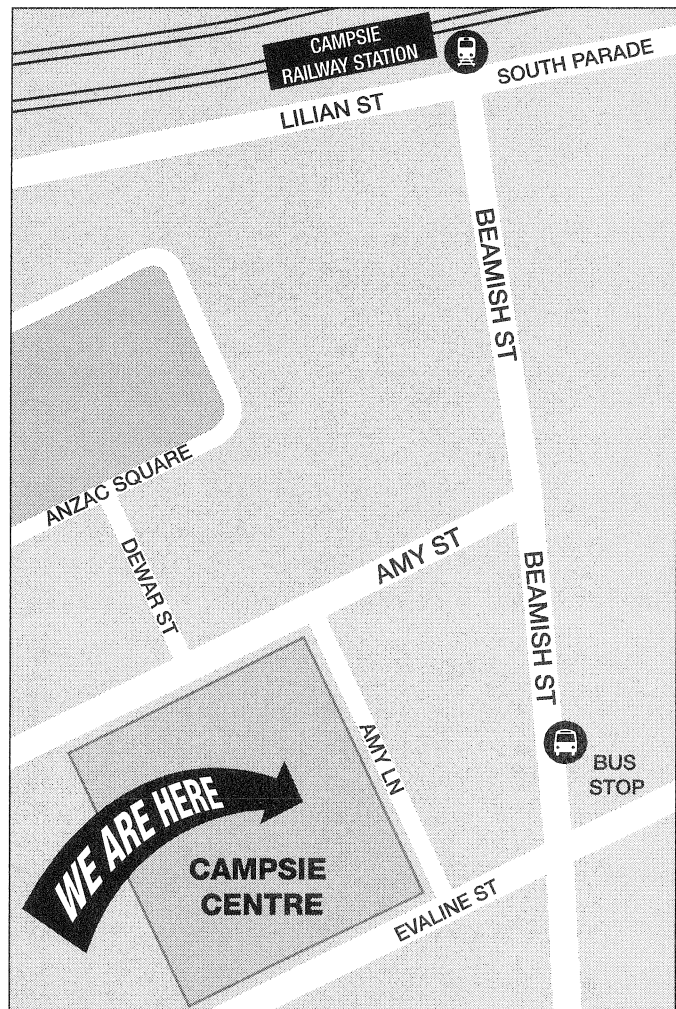

NEW PERMANENT LOCATION

Campsie Centre

Free Breast Screening at Campsie Centre

Level 1, Opposite Big W
14-28 Amy Street, Campsie
8.30am – 4.00pm weekdays

Chinese speaking interpreter
available every Tuesday from
9.30am to 4.00pm

Appointments:

13 20 50

Telephone
Interpreter Service:

13 14 50

Australia's first
SENSORYSUITE
use of sight, sound
and smell
to reduce pain
and anxiety

- ⇒ Three hours free parking at the Campsie Centre
- ⇒ Short walk to Bus station and Campsie train station
- ⇒ Wheelchair accessible
- ⇒ Especially for women 50 to 74
- ⇒ All female staff

Transport Timetables 131500